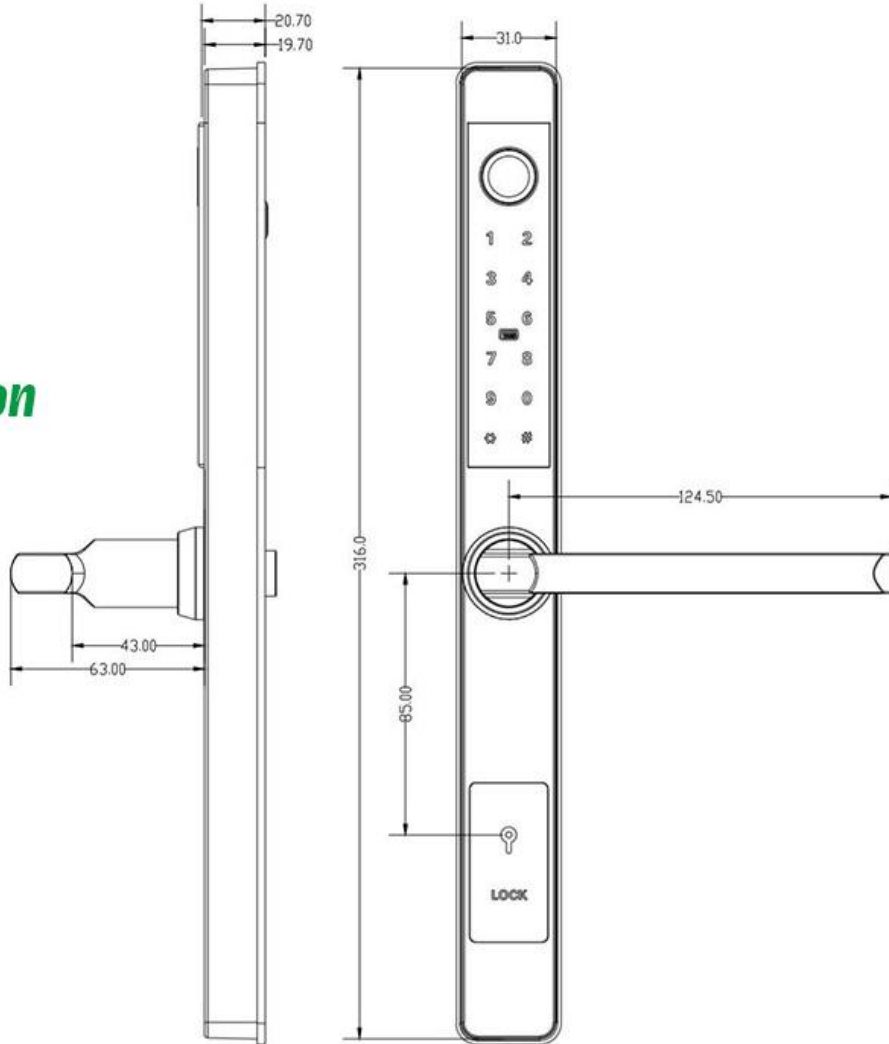

Lock Dimensions

MLA231 DIGITAL SLIDING DOOR LOCK

Dimension
Unit:mm