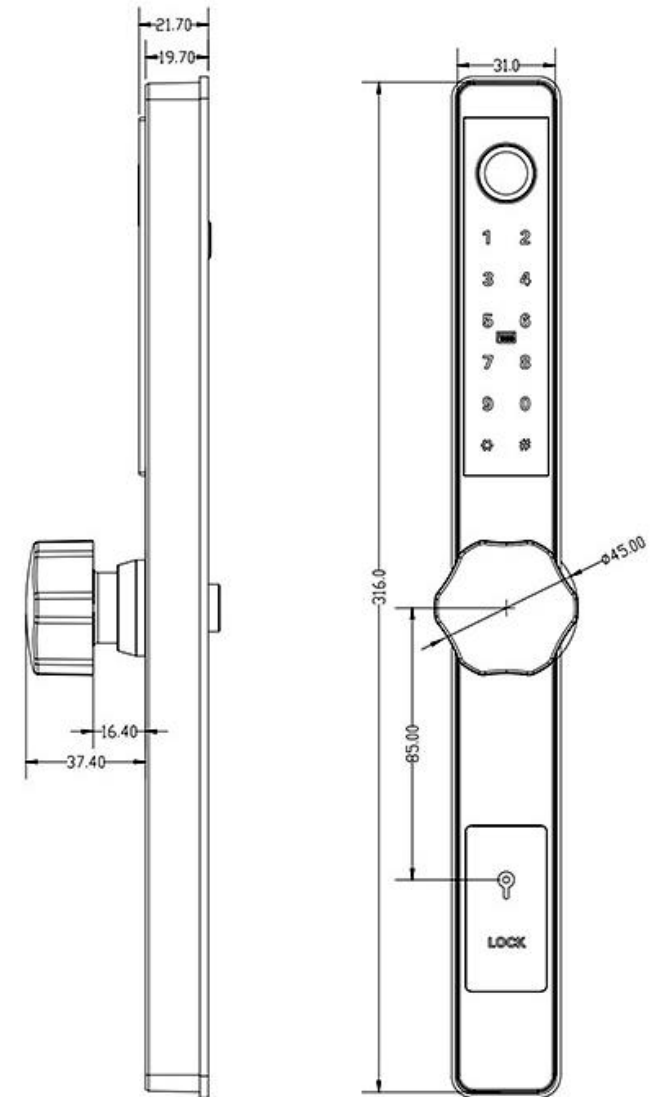

## Specifications

- Unlocking methods: Bluetooth App, RFID Card, Pin code, Fingerprint, Key Override
- App: TTLock
- Material: Aluminium Alloy
- Colour: Black, Silver
- Handle Type: Lever or Hexagonal Knob
- Panel size: L 316(mm)\*W 31(mm)
- Communication mode: Bluetooth 4.0 above
- Support system: Android 4.3 / IOS 7.0 above
- Power supply: DC 6V, 4pcs x AAA alkaline battery
- Battery life: 10,000 times normal open (12 months)
- Durability test: 100,000 cycles
- Static current: less than 85Ua
- Dynamic current: <200Ma
- Unlock time: 1-1.5 seconds

## Lock Dimensions

## MLA231 DIGITAL SLIDING DOOR LOCK

**Dimension**  
Unit:mm

**Dimension**  
Unit:mm

**Mortise Options (85 Series)**

2885

3585

4585

5085